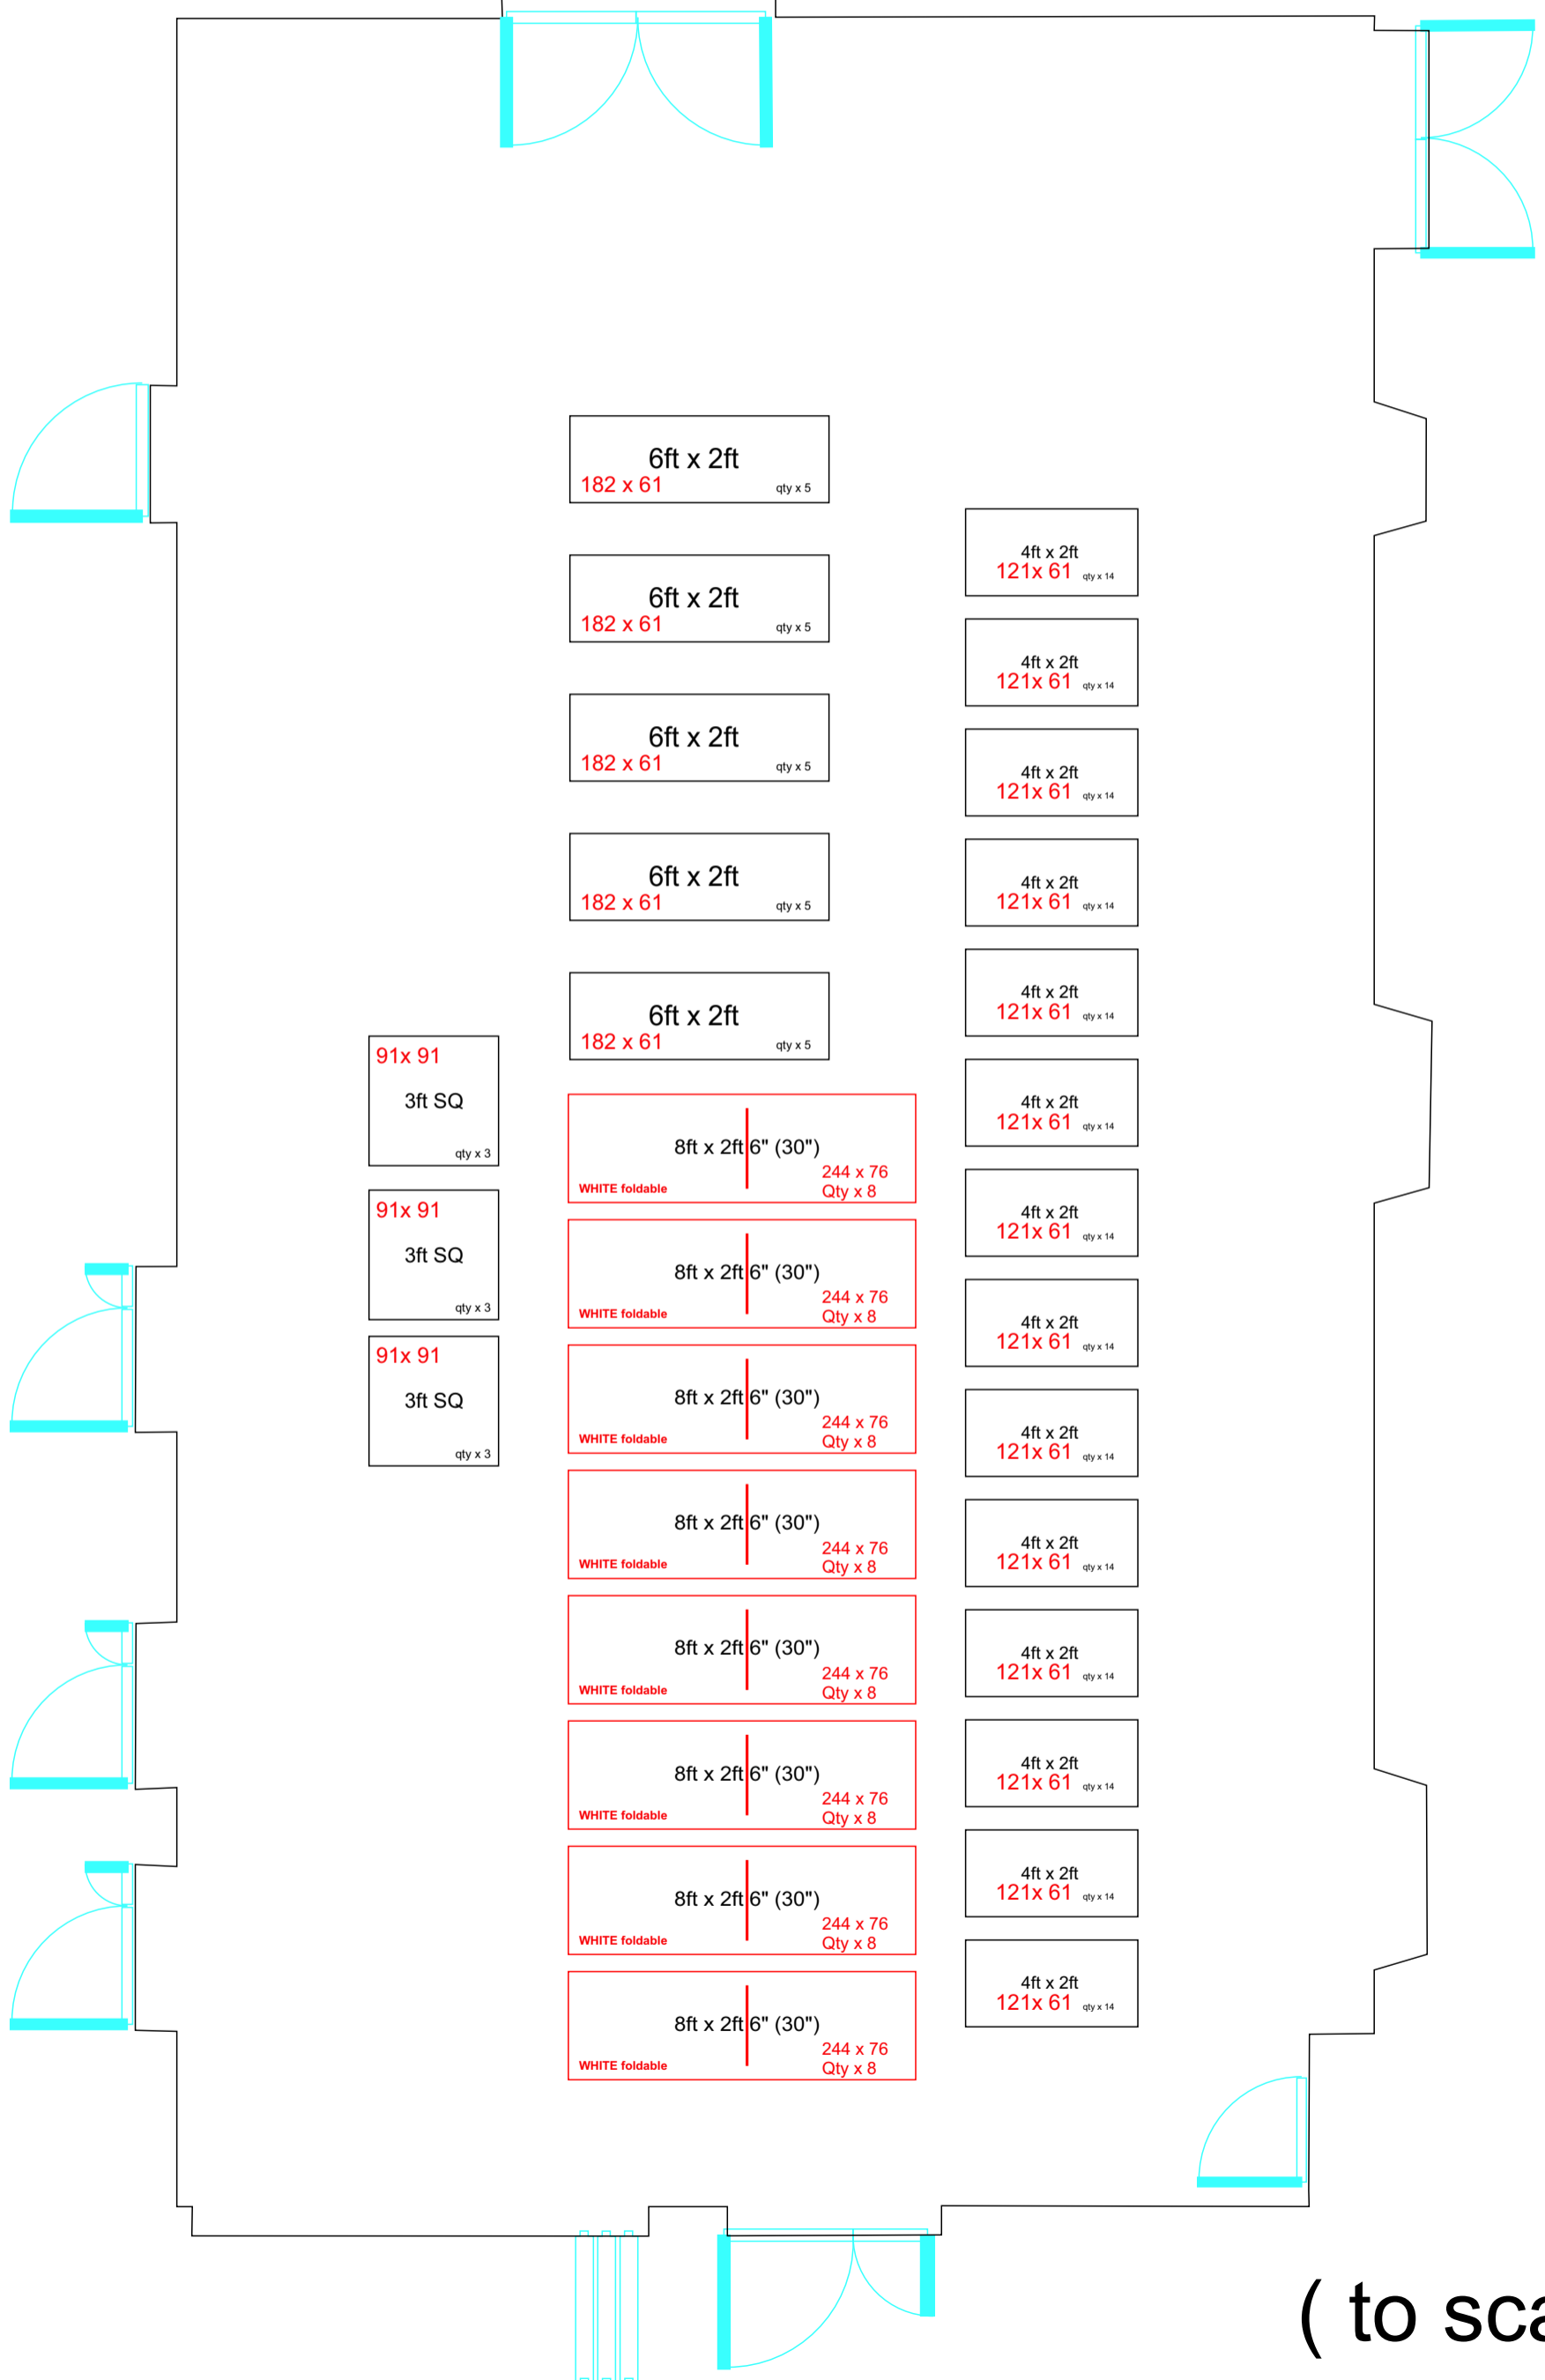

Tables (to scale)

91x 91

3ft SQ

**QTY
x 3**

121x 61

4ft x 2ft

x 14

182 x 61

6ft x 2ft

x 5

244 x 76

White Polymer

8ft x 2ft 6" (30")

folding

x 8

Total Available Tables

QTY=30

(to scale)

Floor Plan

blank

Christmas Fair

Santa's
"Boxing
Ring"
Stage