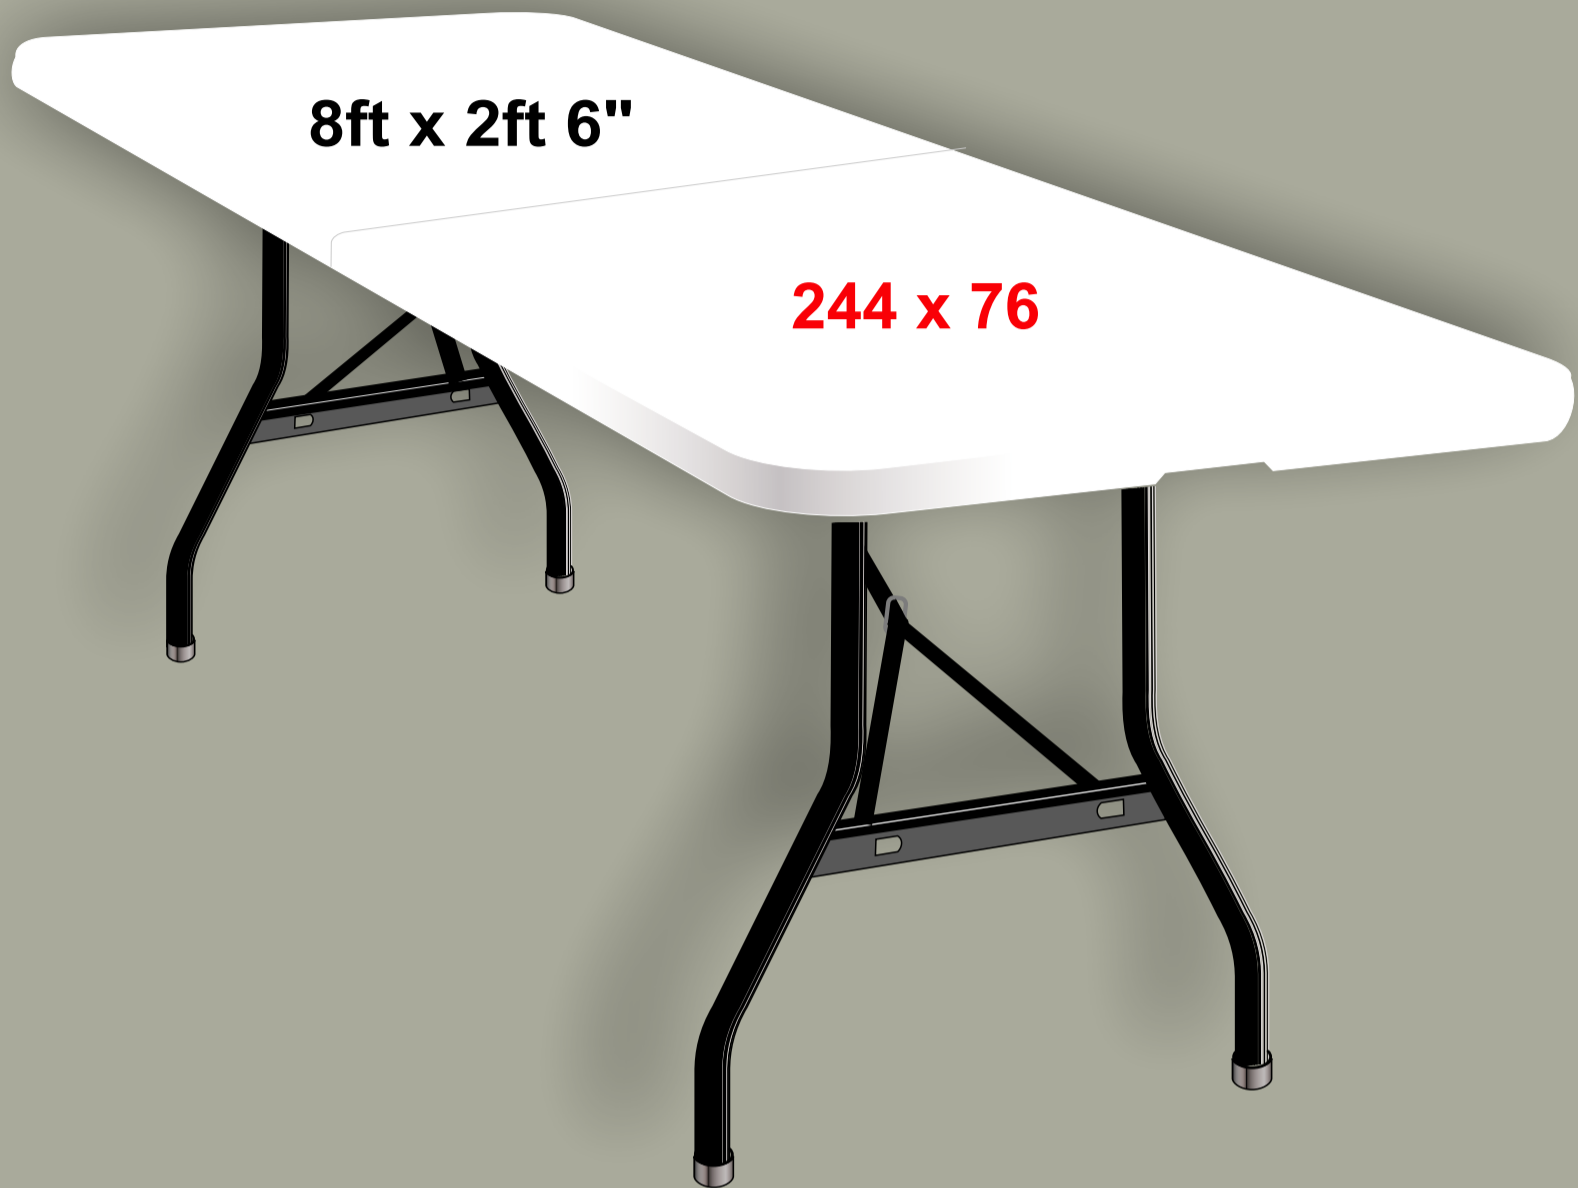

Folding White Polymer Tables