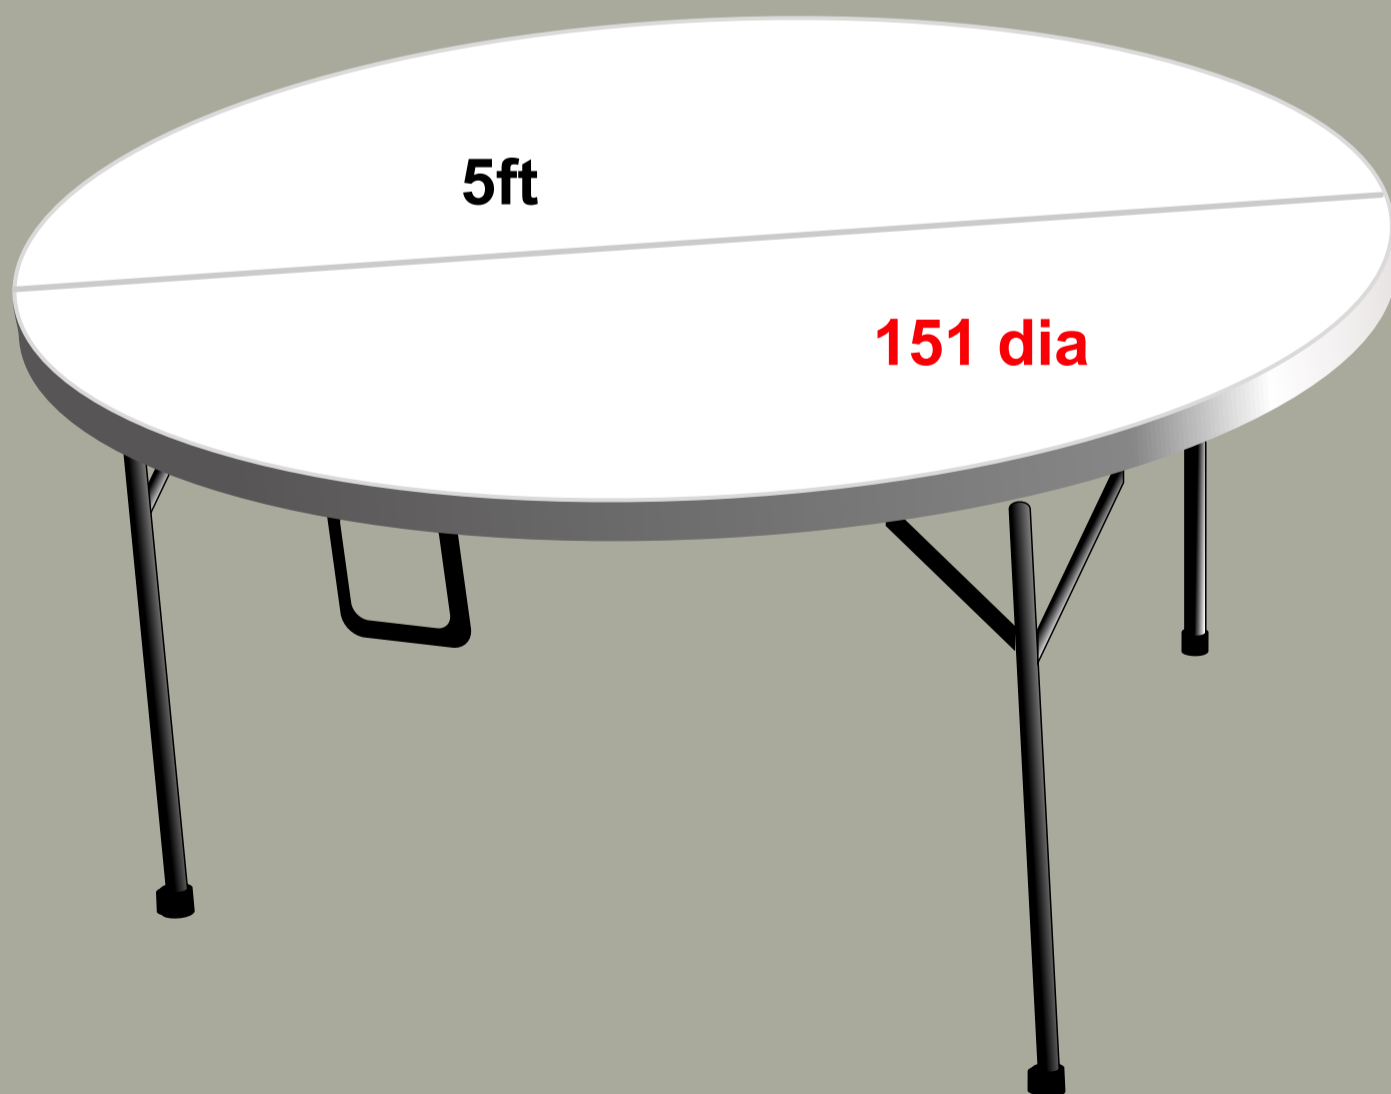

Folding White Polymer Tables